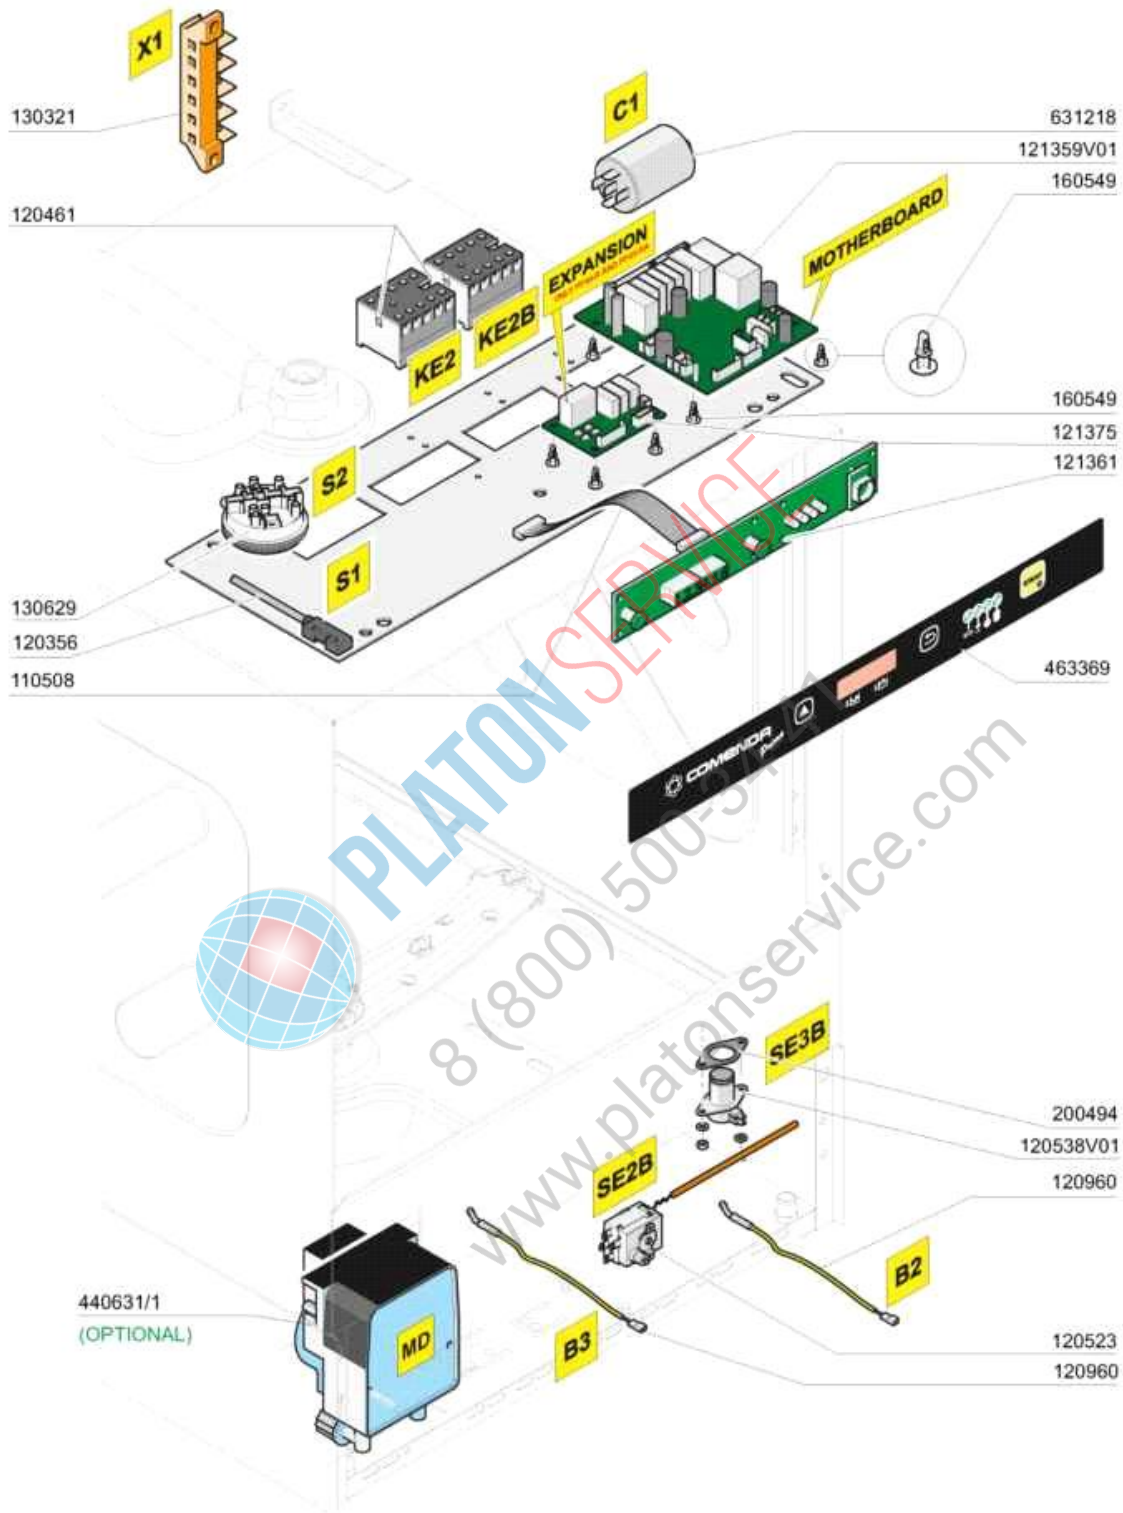

08 - 2018 M. S.